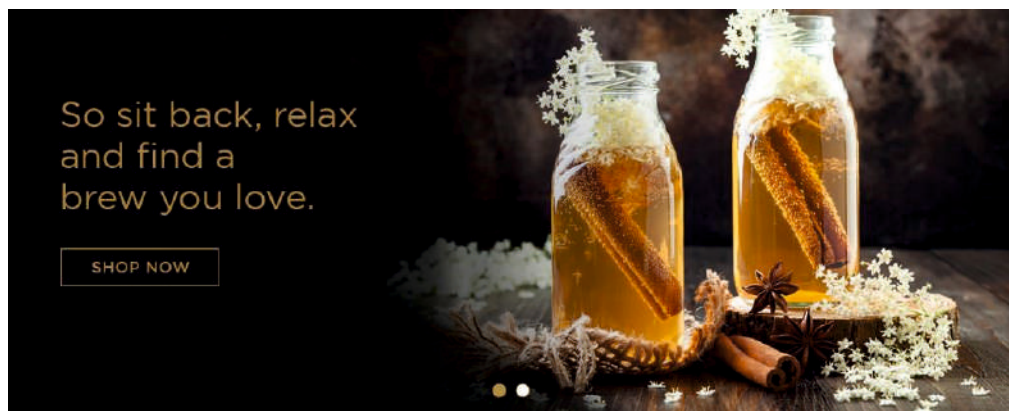

Sublime House Of Tea

Sublime House of Tea has turned tea-drinking into a coveted experience for its steadily growing clientele by presenting perennial favourites like Darjeeling tea, Assam tea and Earl Grey tea that cater to traditionalists, as well as delightful flavours like Jasmine Mandarin, Oolong White Grapes and Rooibos Vanilla Spice that have garnered the loyalty of experimentalists. The brand has established itself as one of the leading curators of distinctive tea variants and creative infusions in India, and has also found its way to cups and hearts beyond. Sublime House of Tea is a part of the Prestige Group, a name that is synonymous with luxury and has been instrumental in redefining the concept of lifestyle in India.

Why Sublime?

Spurred by her desire to showcase the finest in lifestyle, visionary Ms. Uzma Irfan, Executive Director at the Prestige Group, and Founder of Sublime, UB City, Bangalore, masterminded Sublime House of Tea in 2013. Uzma has a degree in Business Administration from the American Intercontinental University, London, and has been at the forefront of several Prestige Group enterprises that have earned global acclaim and respect. Her keenness in promoting traditionally sound yet innovative ideas is apparent from the Sublime House of Tea. “The idea was to bring different kinds of world tea to an Indian consumer's tea cup”, says Uzma. “Most Indian kitchens are now open to experimenting beyond the traditional masala chai! Our teas are curated from the finest produce in the country & crafted into unique blends that are both flavourful & healthy.”

For more information, visit www.sublimehouseoftea.com or email: marketing@sublimehouseoftea.com