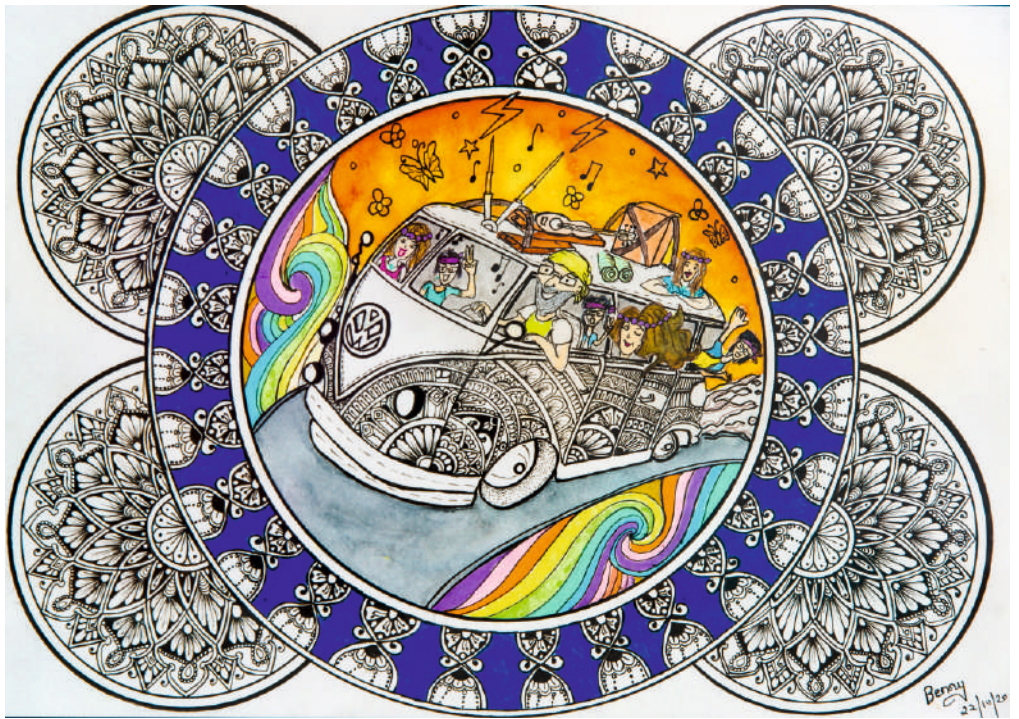

Title: Summer Holidays

Size: 11.7 x 8.3 inches (without frame)

Medium: Archival Fineliners & Watercolor on Paper

Price: Rs. 9,800/-